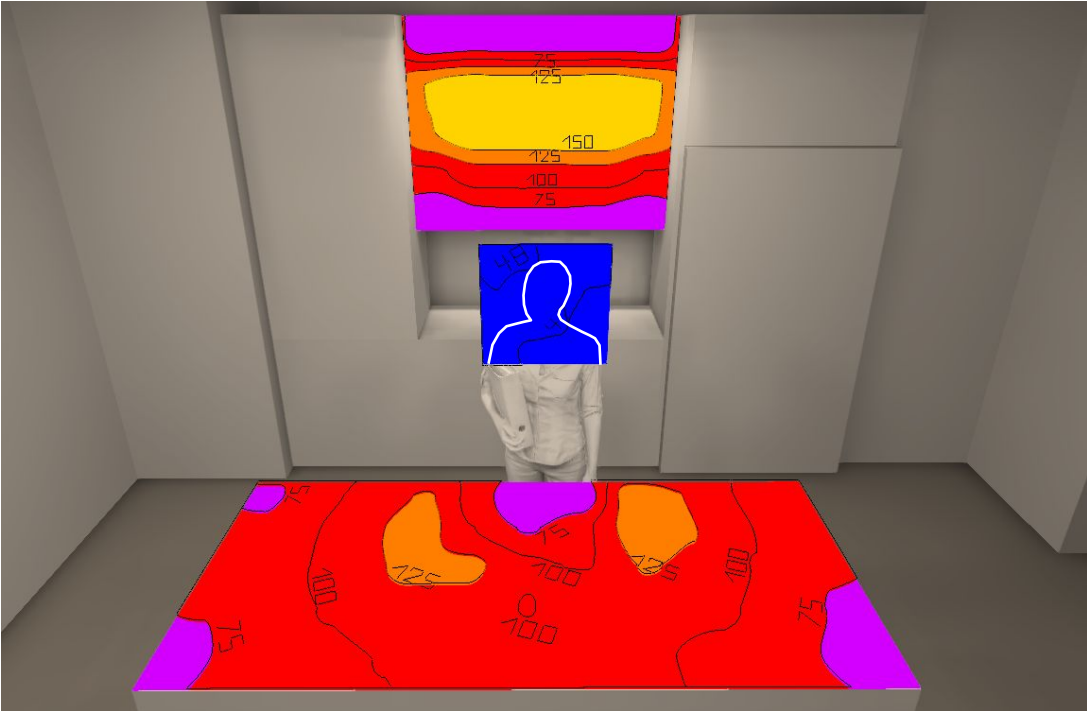

Billerica TV Kitchen

Prepared by - JW
Review by - CL
Revised on - Mar. 28, 2024 (x1)

Billerica TV Kitchen [Result]

Space Dim. - 16' 6" L x 14' W x 10' H

Billerica TV Kitchen Lighting Layout, Top View

Total Fixture-  P3X-SB (7x)  P3S (6x)

BillERICA TV Kitchen Light Angle, Side View

Total Fixture-

P3X-SB
(7x)

P3S
(6x)