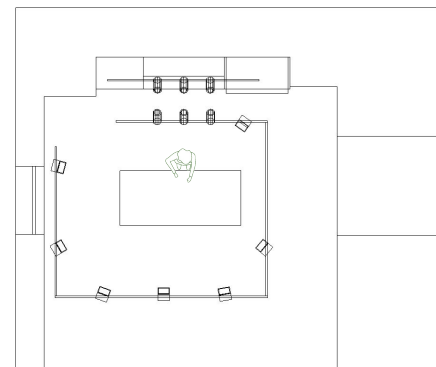

Billerica TV Kitchen

Prepared by - JW
Review by - CL
Revised on - Mar. 28, 2024 (x1)

Billerica TV Kitchen [Result]

Space Dim. - 16' 6" L x 14' W x 10' H

Billerica TV Kitchen Lighting Layout, Top View

Total Fixture-  P3X-SB (7x)  P3S (6x)

BillERICA TV Kitchen Light Angle, Side View

Total Fixture-

P3X-SB
(7x)

P3S
(6x)