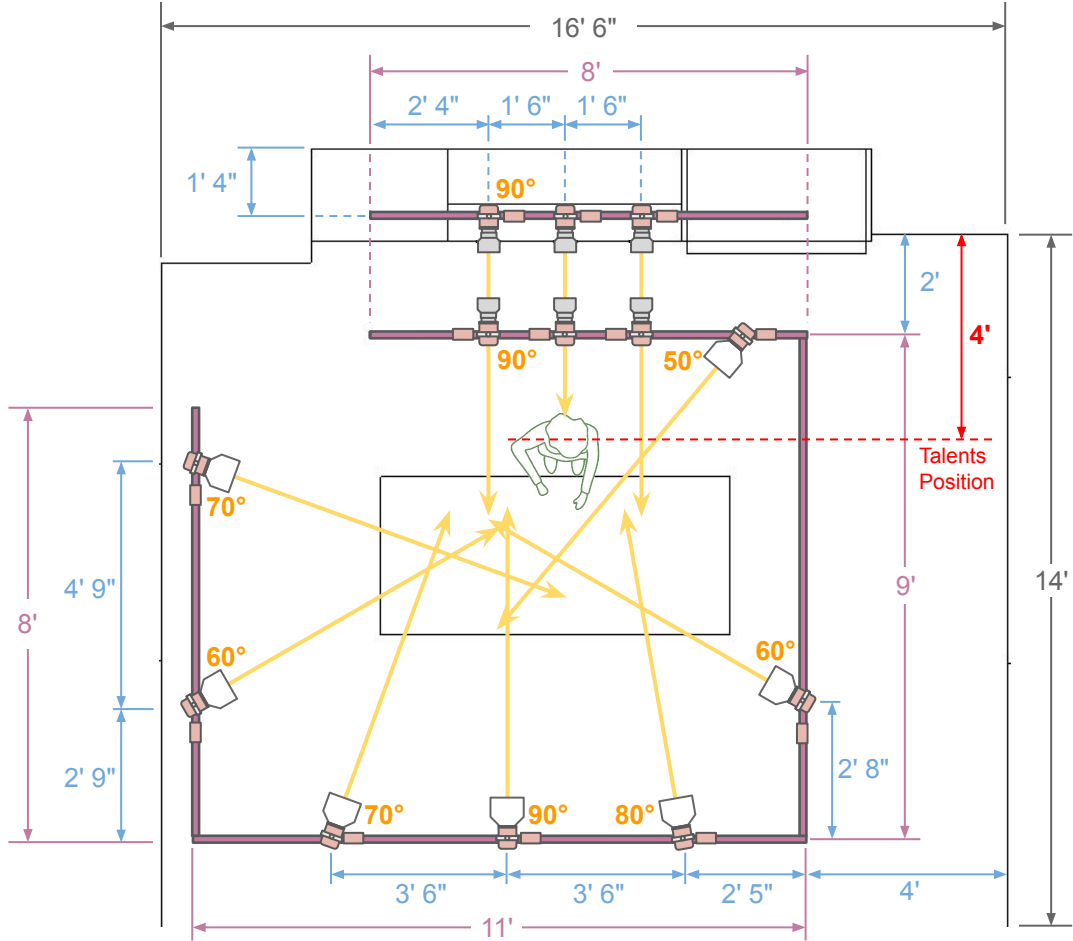

Billerica TV Kitchen

Prepared by - JW
Review by - CL
Revised on - Mar. 28, 2024 (x1)

Billerica TV Kitchen [Result]

Space Dim. - 16' 6" L x 14' W x 10' H

Billerica TV Kitchen Lighting Layout, Top View

Total Fixture-  P3X-SB (7x)  P3S (6x)

BillERICA TV Kitchen Light Angle, Side View

Total Fixture-

P3X-SB
(7x)

P3S
(6x)