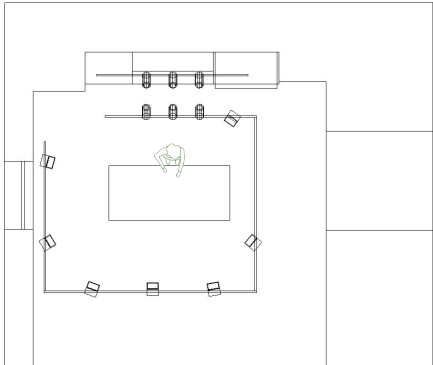

Billerica TV Kitchen

Prepared by - JW
Review by - CL
Revised on - Mar. 28, 2024 (x1)

Billerica TV Kitchen [Result]

Space Dim. - 16' 6" L x 14' W x 10' H

Billerica TV Kitchen Lighting Layout, Top View

Total Fixture-  P3X-SB (7x)  P3S (6x)

BillERICA TV Kitchen Light Angle, Side View

Total Fixture-

P3X-SB
(7x)

P3S
(6x)